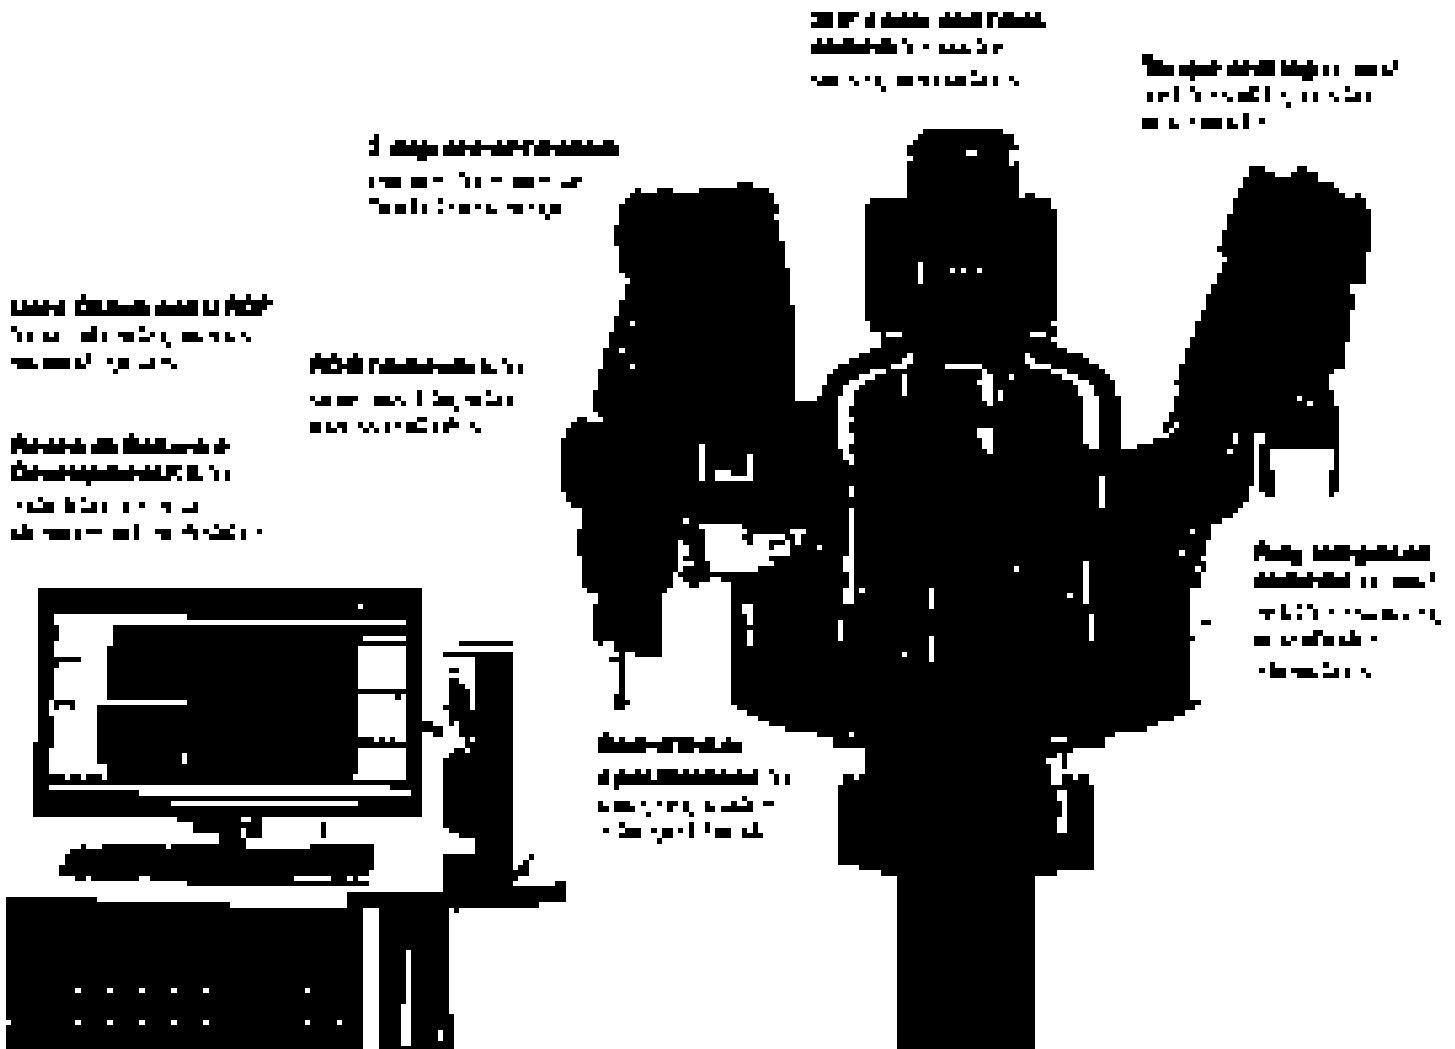

Blue Sky Robotics dan PSMMS secara resmi ditunjuk sebagai penyedia jasa layanan dan instalasi dan pemeliharaan bagi semua perusahaan di seluruh Indonesia yang memiliki industri jasa dan/atau manufaktur.

- Kami akan selalu siap sedia untuk membantu dan memberikan solusi terbaik bagi anda yang membutuhkan jasa layanan dan pemeliharaan.

- Kami akan selalu siap sedia untuk membantu dan memberikan solusi terbaik bagi anda yang membutuhkan jasa layanan dan pemeliharaan.

- Kami akan selalu siap sedia untuk membantu dan memberikan solusi terbaik bagi anda yang membutuhkan jasa layanan dan pemeliharaan.

Kelebihan Perangkat Robotik dan Robotika yang kami sediakan

- **Kelebihan**
  - Robot lengkap IP-Protected
  - optional proteksi
  - Robot lengkap multiprotocol
  - IP-20, IP-67 (optional)
  - daya tinggi dan stabilisasi di pilihan IP
  - bisa pemrograman robotik industri -RIP
  - bisa pemrograman on-line
  - Robot lengkap, alat bantu proteksi
  - dan lain-lain
- **Kelebihan**
  - Robot lengkap multiprotocol
  - IP-20, IP-67 (optional)
  - daya tinggi dan stabilisasi di pilihan IP
  - bisa pemrograman robotik industri -RIP
  - bisa pemrograman on-line
  - Robot lengkap, alat bantu proteksi
  - dan lain-lain
- **Kelebihan**
  - Robot lengkap multiprotocol
  - IP-20, IP-67 (optional)
  - daya tinggi dan stabilisasi di pilihan IP
  - bisa pemrograman robotik industri -RIP
  - bisa pemrograman on-line
  - Robot lengkap, alat bantu proteksi
  - dan lain-lain
- **Kelebihan**
  - Robot lengkap multiprotocol
  - IP-20, IP-67 (optional)
  - daya tinggi dan stabilisasi di pilihan IP
  - bisa pemrograman robotik industri -RIP
  - bisa pemrograman on-line
  - Robot lengkap, alat bantu proteksi
  - dan lain-lain